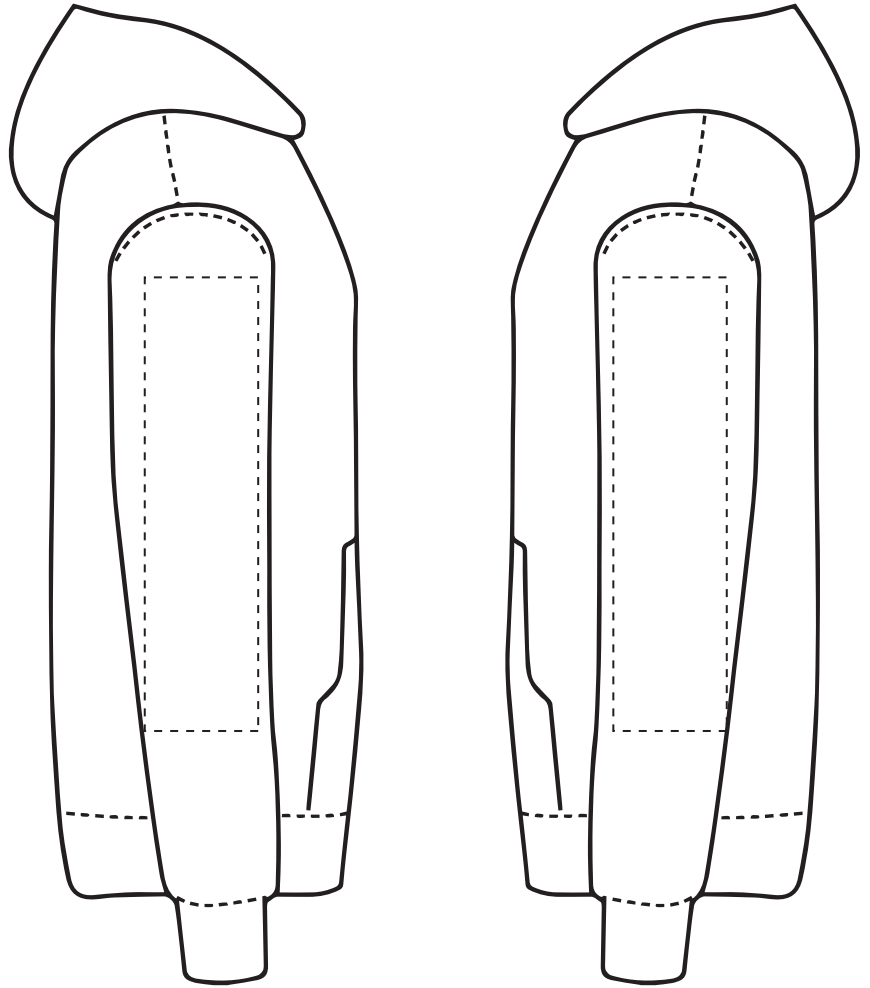

Left Sleeve

Your Ref:	Quantity:	Product Code: HF0001
Our Ref:	Version: 1	Product Colour: White

PRINTING CONCERNS: PRINT MAY DISCOLOUR

PRODUCT INFO: DUE TO THE NATURE OF THE PRODUCT THE PRINT POSITION MAY VARY BY 2 - 3 MM

PANTONE REFERENCE(S)

The dashed line is to demonstrate print area and will not appear on your printed item

- Colour 1
- Colour 1
- Colour 1
- Colour 1

ARTWORK SCALE 15%

Right Sleeve