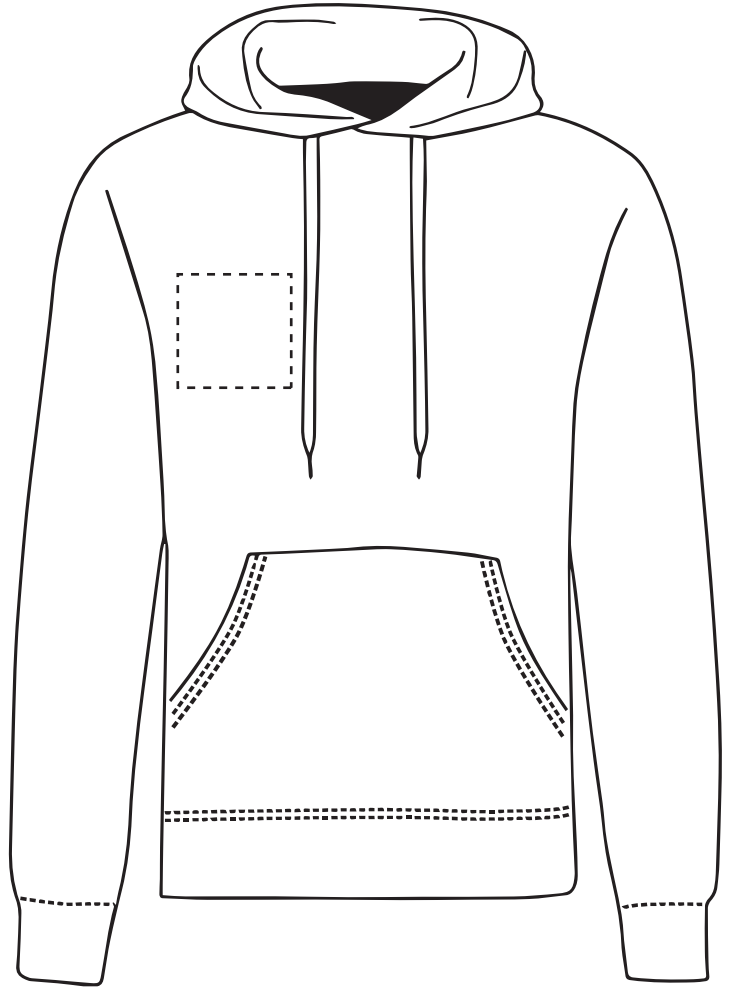

Your Ref:	Quantity:	Product Code: HF0001
Our Ref:	Version: 1	Product Colour: White

PRINTING CONCERNS: PRINT MAY DISCOLOUR

PRODUCT INFO: DUE TO THE NATURE OF THE PRODUCT THE PRINT POSITION MAY VARY BY 2 - 3 MM

PANTONE REFERENCE(S)

The dashed line is to demonstrate print area and will not appear on your printed item

- Colour 1
- Colour 1
- Colour 1
- Colour 1

ARTWORK SCALE 15%