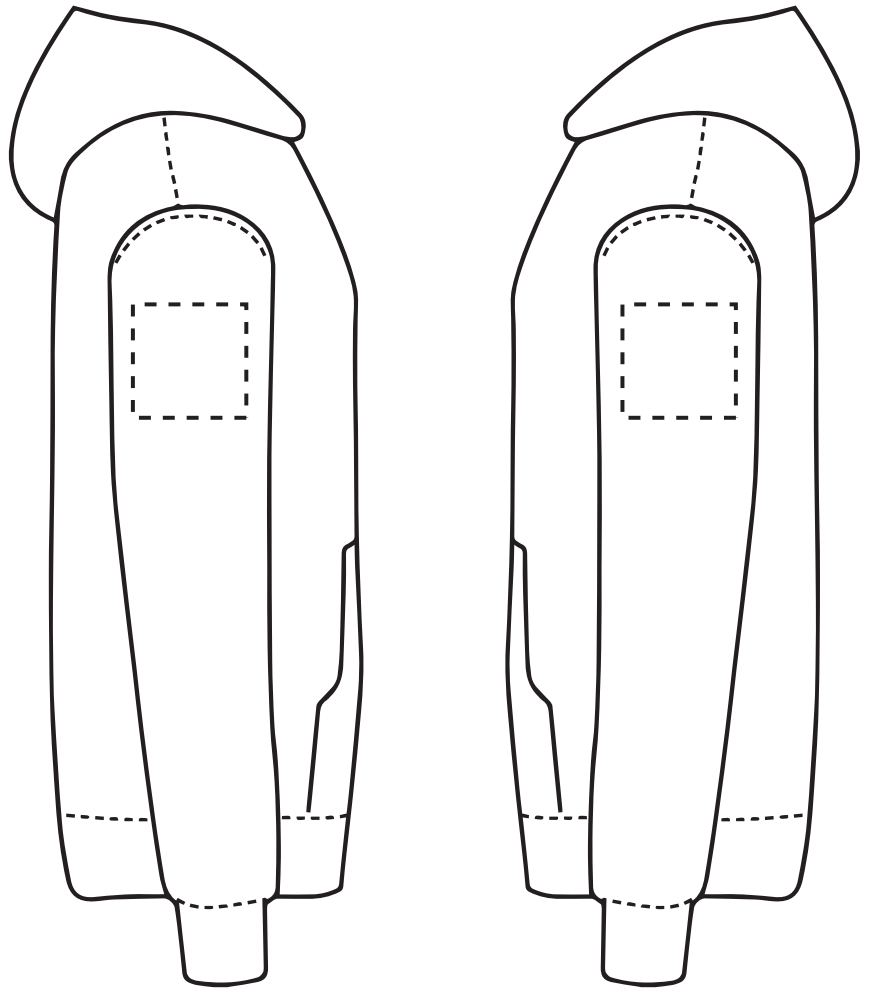

Left Sleeve

Your Ref:	Quantity:	Product Code: HF0001
Our Ref:	Version: 1	Product Colour: White

PRINTING CONCERNS: PRINT MAY DISCOLOUR

PRODUCT INFO: DUE TO THE NATURE OF THE PRODUCT THE PRINT POSITION MAY VARY BY 2 - 3 MM

PANTONE REFERENCE(S)

The dashed line is to demonstrate print area and will not appear on your printed item

- Colour 1
- Colour 1
- Colour 1
- Colour 1

ARTWORK SCALE 15%

Right Sleeve